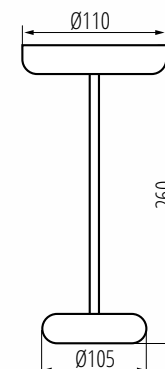

kanlux.com