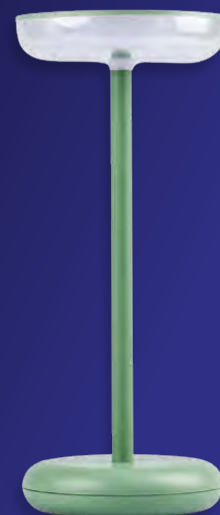

Kanlux

TABLE LAMP

**Kanlux
FLUXY LED**

Kanlux

Kanlux FLUXY LED
is a multifunctional
wireless table lamp.

Featuring a modern,
elegant design
and IP44-class protection,
it is perfectly suited
for indoor and outdoor
applications.

Kanlux

Kanlux FLUXY LED

High-quality workmanship

The lampshade is manufactured from high-quality plastic which perfectly imitates glass.

Touch control

Operate the ON/OFF and dimming functions with the press of a finger.

USB-C Port

Allows you to quickly and easily charge your lamp.

Anti-slip pad

Prevents the lamp from slipping and scratching furniture and other surfaces.

Product sold without power supply and USB cable.

Kanlux

Kanlux FLUXY LED

**Outdoors-safe.
Thanks to its IP44 rating,
the lamp is resistant to rain
and dust.**

Kanlux

37314

FLUXY LED IP44 Y

37313

FLUXY LED IP44 GN

37312