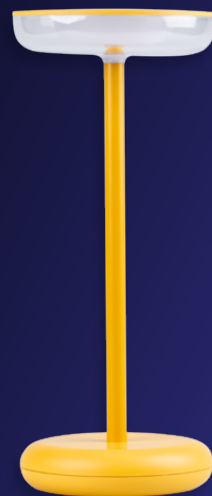

Kanlux

TABLE LAMP

**Kanlux
FLUXY LED**

Kanlux

Kanlux FLUXY LED
is a multifunctional
wireless table lamp.

Featuring a modern,
elegant design
and IP44-class protection,
it is perfectly suited
for indoor and outdoor
applications.

Kanlux

Kanlux FLUXY LED

High-quality workmanship

The lampshade is manufactured from high-quality plastic which perfectly imitates glass.

Touch control

Operate the ON/OFF and dimming functions with the press of a finger.

Kanlux FLUXY LED

**Outdoors-safe.
Thanks to its IP44 rating,
the lamp is resistant to rain
and dust.**

Kanlux

37314

FLUXY LED IP44 Y

37313

FLUXY LED IP44 GN

37312

FLUXY LED IP44 BL

37311

FLUXY LED IP44 B

37310

FLUXY LED IP44 W

**Kanlux
FLUXY LED**

means modern
colours and top-tier
quality.

Kanlux