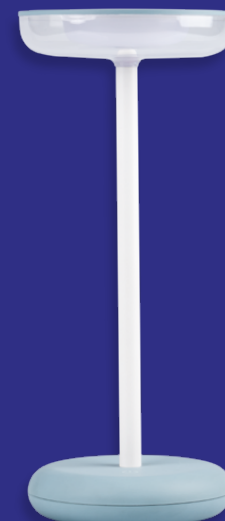

Kanlux

TABLE LAMP

**Kanlux
FLUXY LED**

Kanlux

Kanlux FLUXY LED
is a multifunctional
wireless table lamp.

Featuring a modern,
elegant design
and IP44-class protection,
it is perfectly suited
for indoor and outdoor
applications.

Kanlux

Kanlux FLUXY LED

High-quality workmanship

The lampshade is manufactured from high-quality plastic which perfectly imitates glass.

Touch control

Operate the ON/OFF and dimming functions with the press of a finger.

Kanlux FLUXY LED

**Outdoors-safe.
Thanks to its IP44 rating,
the lamp is resistant to rain
and dust.**

Kanlux

37314

FLUXY LED IP44 Y

37313

FLUXY LED IP44 GN

37312

FLUXY LED IP44 BL

37311

FLUXY LED IP44 B

37310

FLUXY LED IP44 W

**Kanlux
FLUXY LED**

means modern
colours and top-tier
quality.

Kanlux