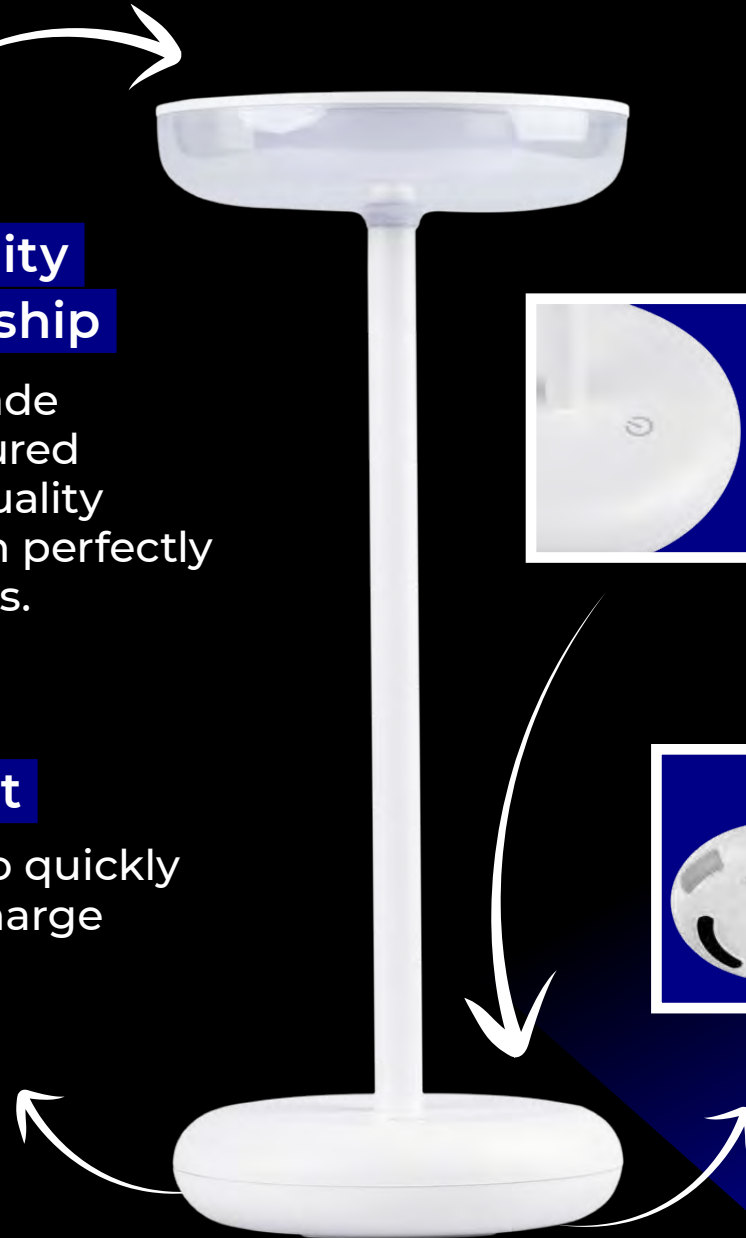

Kanlux

TABLE LAMP

**Kanlux
FLUXY LED**

Kanlux

Kanlux FLUXY LED
is a multifunctional
wireless table lamp.

Featuring a modern,
elegant design
and IP44-class protection,
it is perfectly suited
for indoor and outdoor
applications.

Kanlux

Kanlux FLUXY LED

High-quality workmanship

The lampshade is manufactured from high-quality plastic which perfectly imitates glass.

Touch control

Operate the ON/OFF and dimming functions with the press of a finger.

USB-C Port

Allows you to quickly and easily charge your lamp.

Anti-slip pad

Prevents the lamp from slipping and scratching furniture and other surfaces.

Product sold without power supply and USB cable.

Kanlux

Kanlux FLUXY LED

**Outdoors-safe.
Thanks to its IP44 rating,
the lamp is resistant to rain
and dust.**

Kanlux

37314

FLUXY LED IP44 Y

37313

FLUXY LED IP44 GN

37312